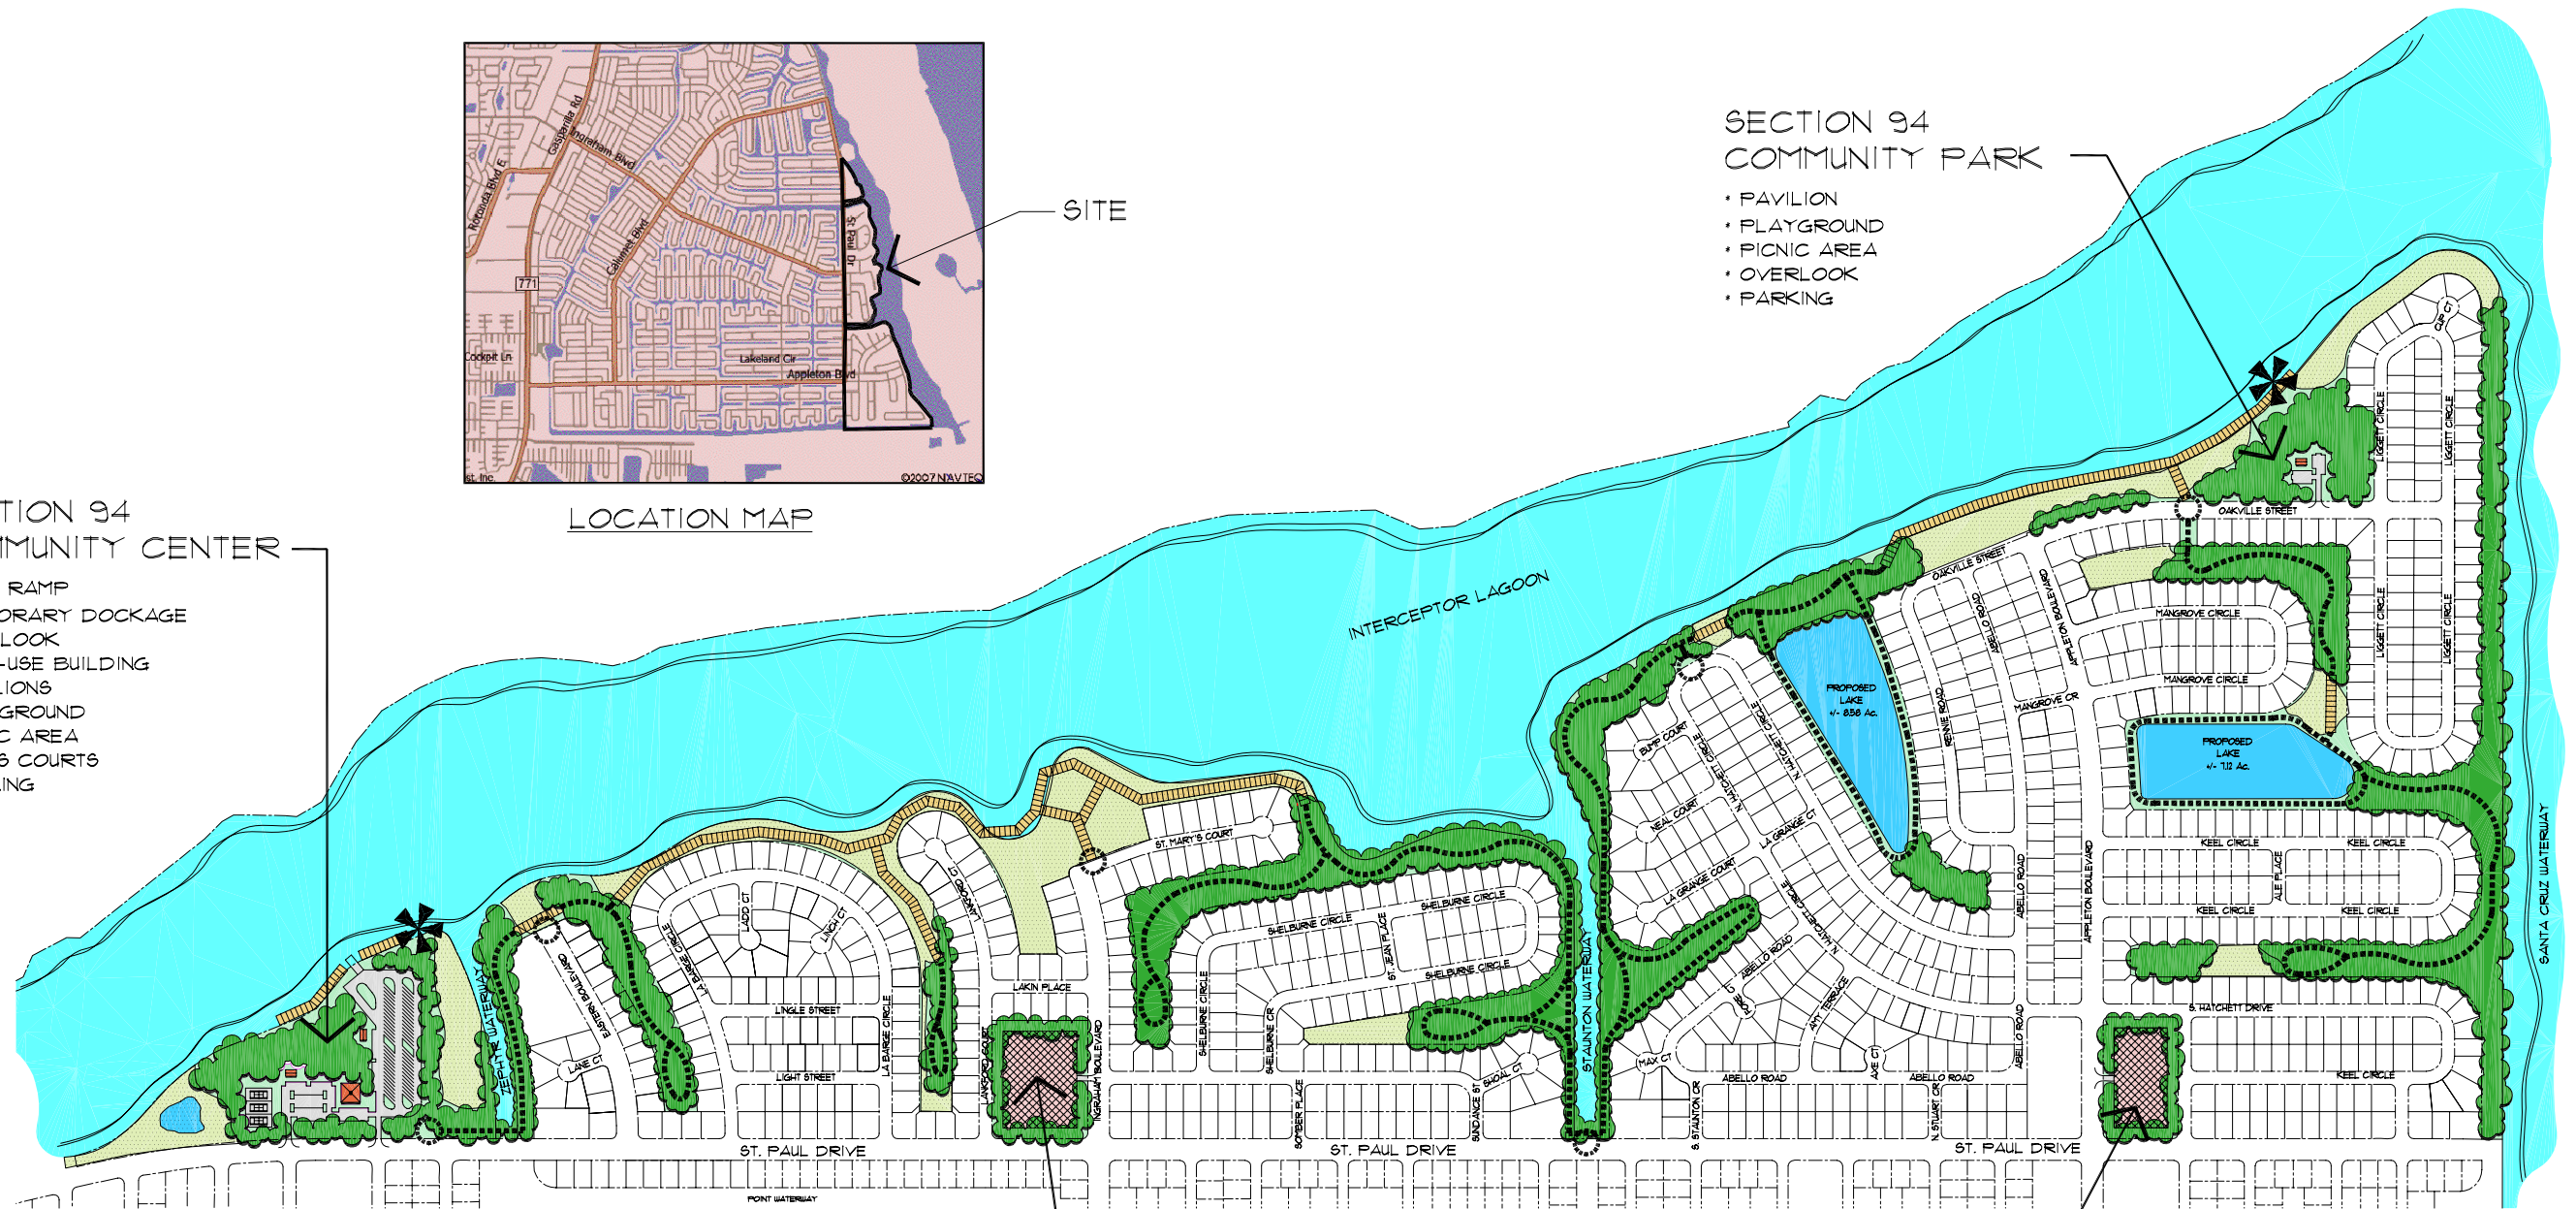

LOCATION MAP

SECTION 94  
COMMUNITY PARK

- PAVILION
- PLAYGROUND
- PICNIC AREA
- OVERLOOK
- PARKING

SECTION 94  
COMMUNITY CENTER

- BOAT RAMP
- TEMPORARY DOCKAGE
- OVERLOOK
- MULTI-USE BUILDING
- PAVILIONS
- PLAYGROUND
- PICNIC AREA
- TENNIS COURTS
- PARKING

BUFFERED BOAT AND  
RV STORAGE ON CG  
PROPERTY

BUFFERED BOAT AND  
RV STORAGE ON CG  
PROPERTY

LEGEND

- ELEVATED BOARDWALK
- TRAIL ACCESS
- PEDESTRIAN TRAILS  
(WITH SEATING AREAS AND EXERCISE STATIONS)
- JURISDICTIONAL WETLANDS
- OVERLOOK

# Waterview Preserve (Section 94) Community Amenities

MASTER CONCEPT PLAN